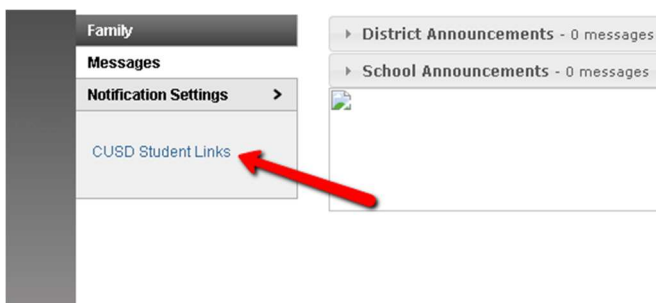

Students Logging Into Think Central

URL: www.cusd80.com

Click on Online Grades in the top right hand corner of the page.

Login to the student portal using your computer username and password. (*Hint: S + Student#*)

You will click on CUSD Student Links on the left hand side menu closer to the bottom of the screen.

A new tab or window will open up with the available student links. Click on the **Think Central** application.